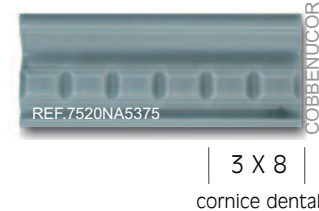

Bevel

ceramic wall tile

COBSA USA

NEW YORK | NEW JERSEY | MIAMI

white

cream

nube

dune