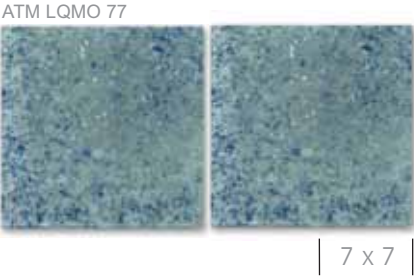

ATM LQHU PEN

| 1/2 x 7 |
pencil

3x7 Rio Grande torello, 7x7 Rio Grande, 1x1 and 1x2 Blend mosaics.

| moon falls |

field tile

liners

profiles

7x7 Tahoma, 3x7 Moon Falls torello, 2x4 Blend aurea brick, 7x7 & 7x14 Moon Falls.