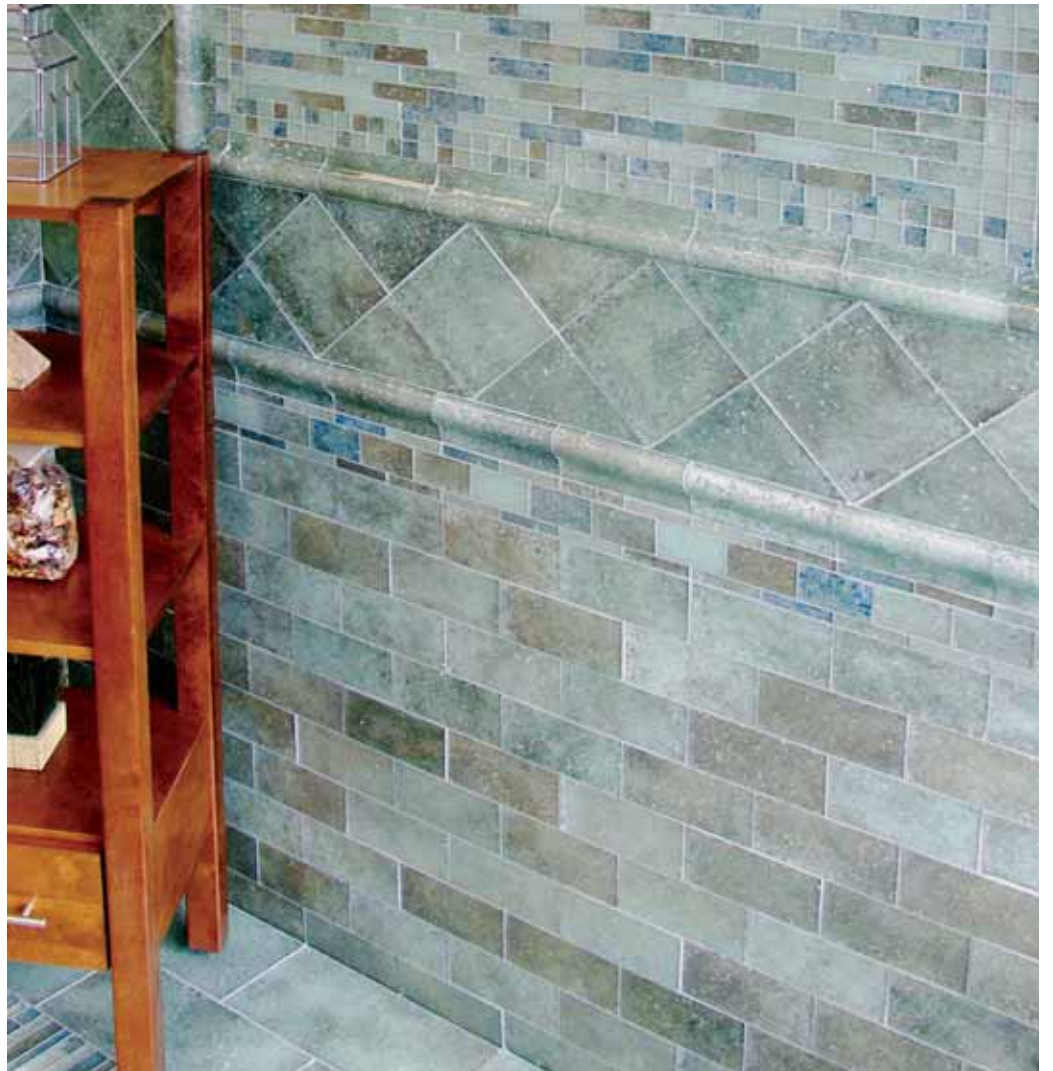

liquid

post consumer recycled glass

COBSA-USA

NEW YORK | MIAMI

3x7 Hudson with 4x14 Blend cascade listello, 3x7 Rio Grande torello and 7x7 Rio Grande

| tahoma |

field tile

ATM LQTA 74