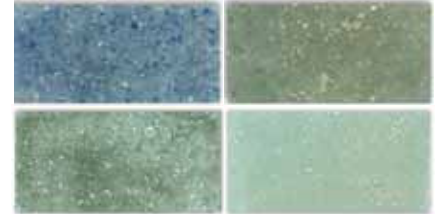

field tile

ATM LQBD 37