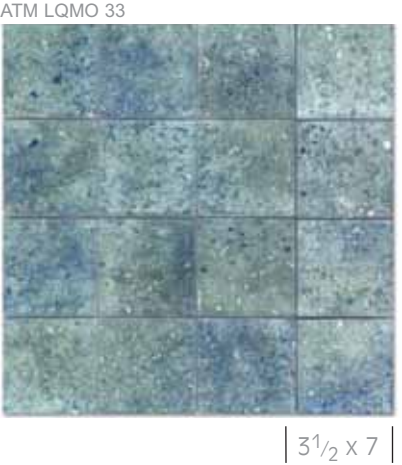

ATM LQHU PEN

| 1/2 x 7 |
pencil

3x7 Rio Grande torello, 7x7 Rio Grande, 1x1 and 1x2 Blend mosaics.

| moon falls |

field tile

liners

profiles

7x7 Tahoma, 3x7 Moon Falls torello, 2x4 Blend aurea brick, 7x7 & 7x14 Moon Falls.