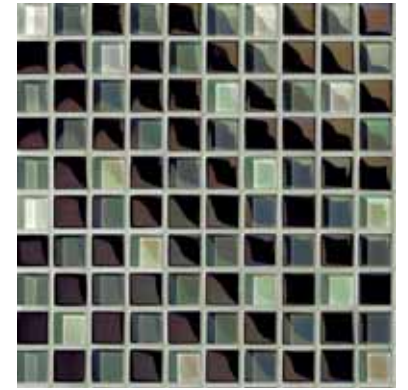

radiance

glass and metal mosaics

COBSA-USA

NEW YORK | MIAMI

scarlet

| 1 x 1 |

glow

| 1 x 1 |

chestnut

| 1 x 1 |

sapphire

| 1 x 1 |

midnight

| 1 x 1 |

raven

| 1 x 1 |