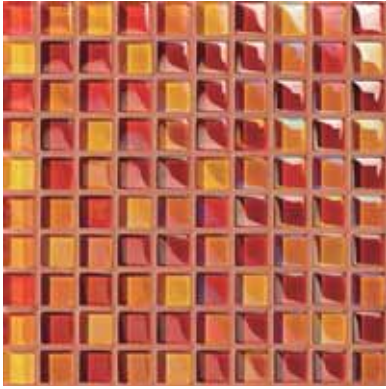

radiance

glass and metal mosaics

COBSA-USA

NEW YORK | MIAMI

scarlet

| 1 x 1 |

glow

| 1 x 1 |

chestnut

| 1 x 1 |

sapphire

| 1 x 1 |

midnight

| 1 x 1 |

raven

| 1 x 1 |