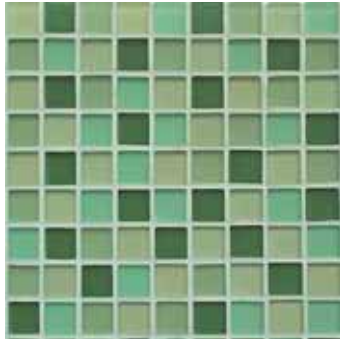

finesse

glass mosaics

COBSA-USA

NEW YORK | MIAMI

jade glossy

| 1 x 1 |

jade matte

| 1 x 1 |

sage glossy

| 1 x 1 |

sage matte

| 1 x 1 |

misty glossy

| 1 x 1 |

misty matte

| 1 x 1 |

royal glossy

| 1 x 1 |

royal matte

| 1 x 1 |

natural glossy

| 1 x 1 |

natural matte

| 1 x 1 |