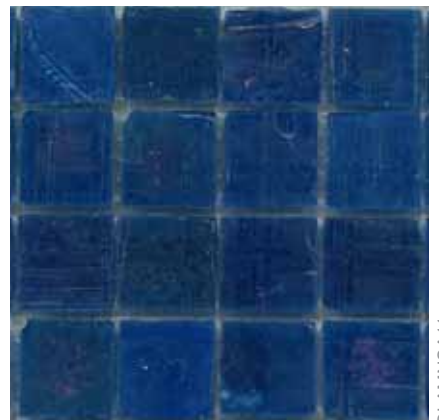

Monet glass

marcasite & mist

mist & peacock

COBSA-USA

NEW YORK | MIAMI

GLAMNEM11

| emerald |

GLAMNMA11

| marcasite |

GLAMNMI11

| mist |

GLAMNOP11

| opal |

GLAMNPE11

| peacock |

GLAMNSA11

| sapphire |

GLAMNTU11

| turquoise |

NEW YORK | MIAMI

FOR INFORMATION AND SAMPLES
T | 1-877-TO-COBSA W | www.CobsAUSA.com

Due to printing and variations, colors shown could vary from actual sample.