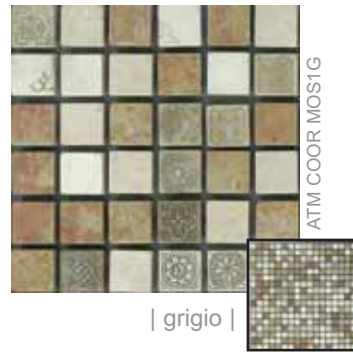

| aluminum |

ATM COOR 22 ALUM

| bronze |

ATM COOR 22 BRON

| copper |

ATM COOR 22 COPP

Tumbled Jerusalem Gold decorated with 1x1 mixed metal decos

| 1x1 in 5 piece sets |

| metal & marble accents |

| aqua |

ATM COOR 11 AQUA

| aluminum |

ATM COOR 11 ALUM

| copper |

ATM COOR 11 COPP

| bronze |

ATM COOR 11 BRON

MOS1 5/8" Travertine mosaic featured here as a liner to enhance the tumbled room

| mosaics |

5/8x5/8

Botticino/Grigio Reale/Biancone

| grigio |

| travertine |

Travertine Light/Travertine Noce

1x1

Botticino/Grigio Reale/Biancone

| grigio |

| travertine |

Travertine Light/Travertine Noce

Travertine Light

| metal |

| aqua |