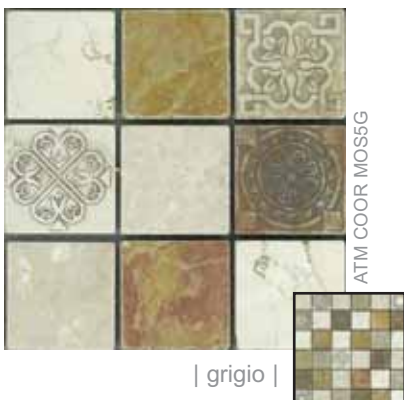

Travertine Light

Travertine Light

| travertine |

Travertine Light

2" Diameter Travertine Bubbles

2x2 Travertine Mosaics

2x2

bubbles

3x12 listellos, 3026 and 2031, border 2" Bubbles

| 4x4 |

ATM COOR ATM102

| 102 |

ATM COOR ATM104

| 104 |

ATM COOR ATM105

| 105 |