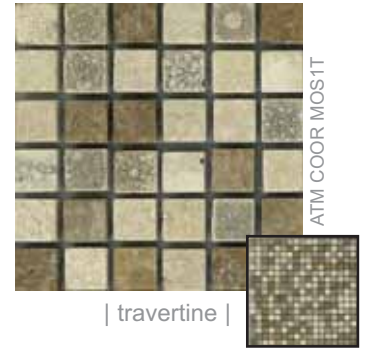

| aluminum |

ATM COOR 22 ALUM

| bronze |

ATM COOR 22 BRON

| copper |

ATM COOR 22 COPP

Tumbled Jerusalem Gold decorated with 1x1 mixed metal decos

| 1x1 in 5 piece sets |

| metal & marble accents |

| aqua |

ATM COOR 11 AQUA

| aluminum |

ATM COOR 11 ALUM

| copper |

ATM COOR 11 COPP

| bronze |

ATM COOR 11 BRON

MOS1 5/8" Travertine mosaic featured here as a liner to enhance the tumbled room

| mosaics |

5/8x5/8

Botticino/Grigio Reale/Biancone

| grigio |

| travertine |

Travertine Light/Travertine Noce

1x1

Botticino/Grigio Reale/Biancone

| grigio |

| travertine |

Travertine Light/Travertine Noce

Travertine Light

| metal |

| aqua |