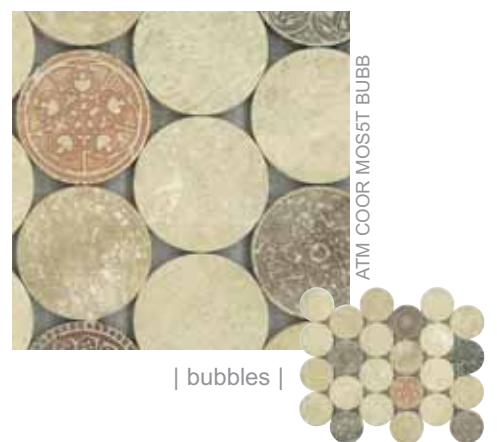

1x1

Botticino/Grigio Reale/Biancone

| grigio |

| travertine |

Travertine Light/Travertine Noce

Travertine Light

| metal |

| aqua |

Travertine Light

Travertine Light

| travertine |

Travertine Light

2" Diameter Travertine Bubbles

2x2 Travertine Mosaics

2x2

bubbles

3x12 listellos, 3026 and 2031, border 2" Bubbles

| 4x4 |

ATM COOR ATM102

| 102 |

ATM COOR ATM104

| 104 |

ATM COOR ATM105

| 105 |