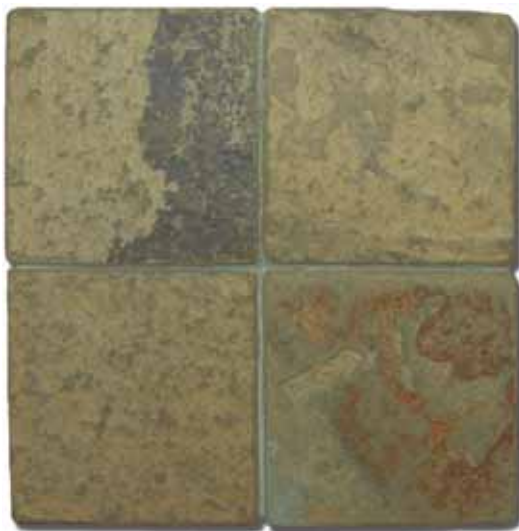

glass and slate decorative listels

SLAPEACLISA

1 1/2 X 11 1/2  
metro listel A

SLAPEACLISB

1 1/2 X 12 1/2  
metro listel B

SLARUSU12

12 X 12

12" rustic sunset floor accented with metro listel B