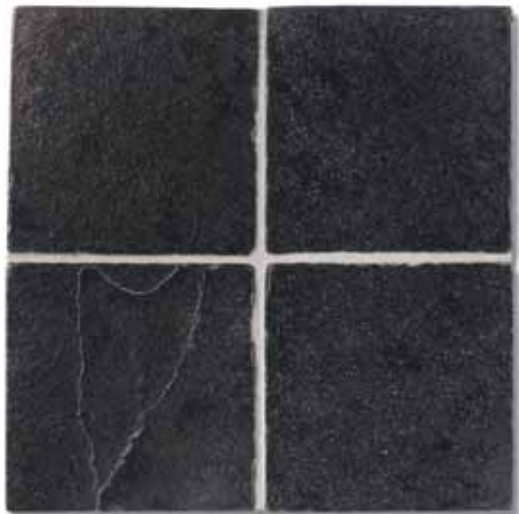

SLAAVLN44

4 X 4

SLABLAC12

| 12 X 12 |

SLABLAC11

| 1 X 1 |  
mosaic

\*All mosaic patterns are mounted on a mesh sheet. All sheets are approximately one square foot per sheet.

SLABLAC66