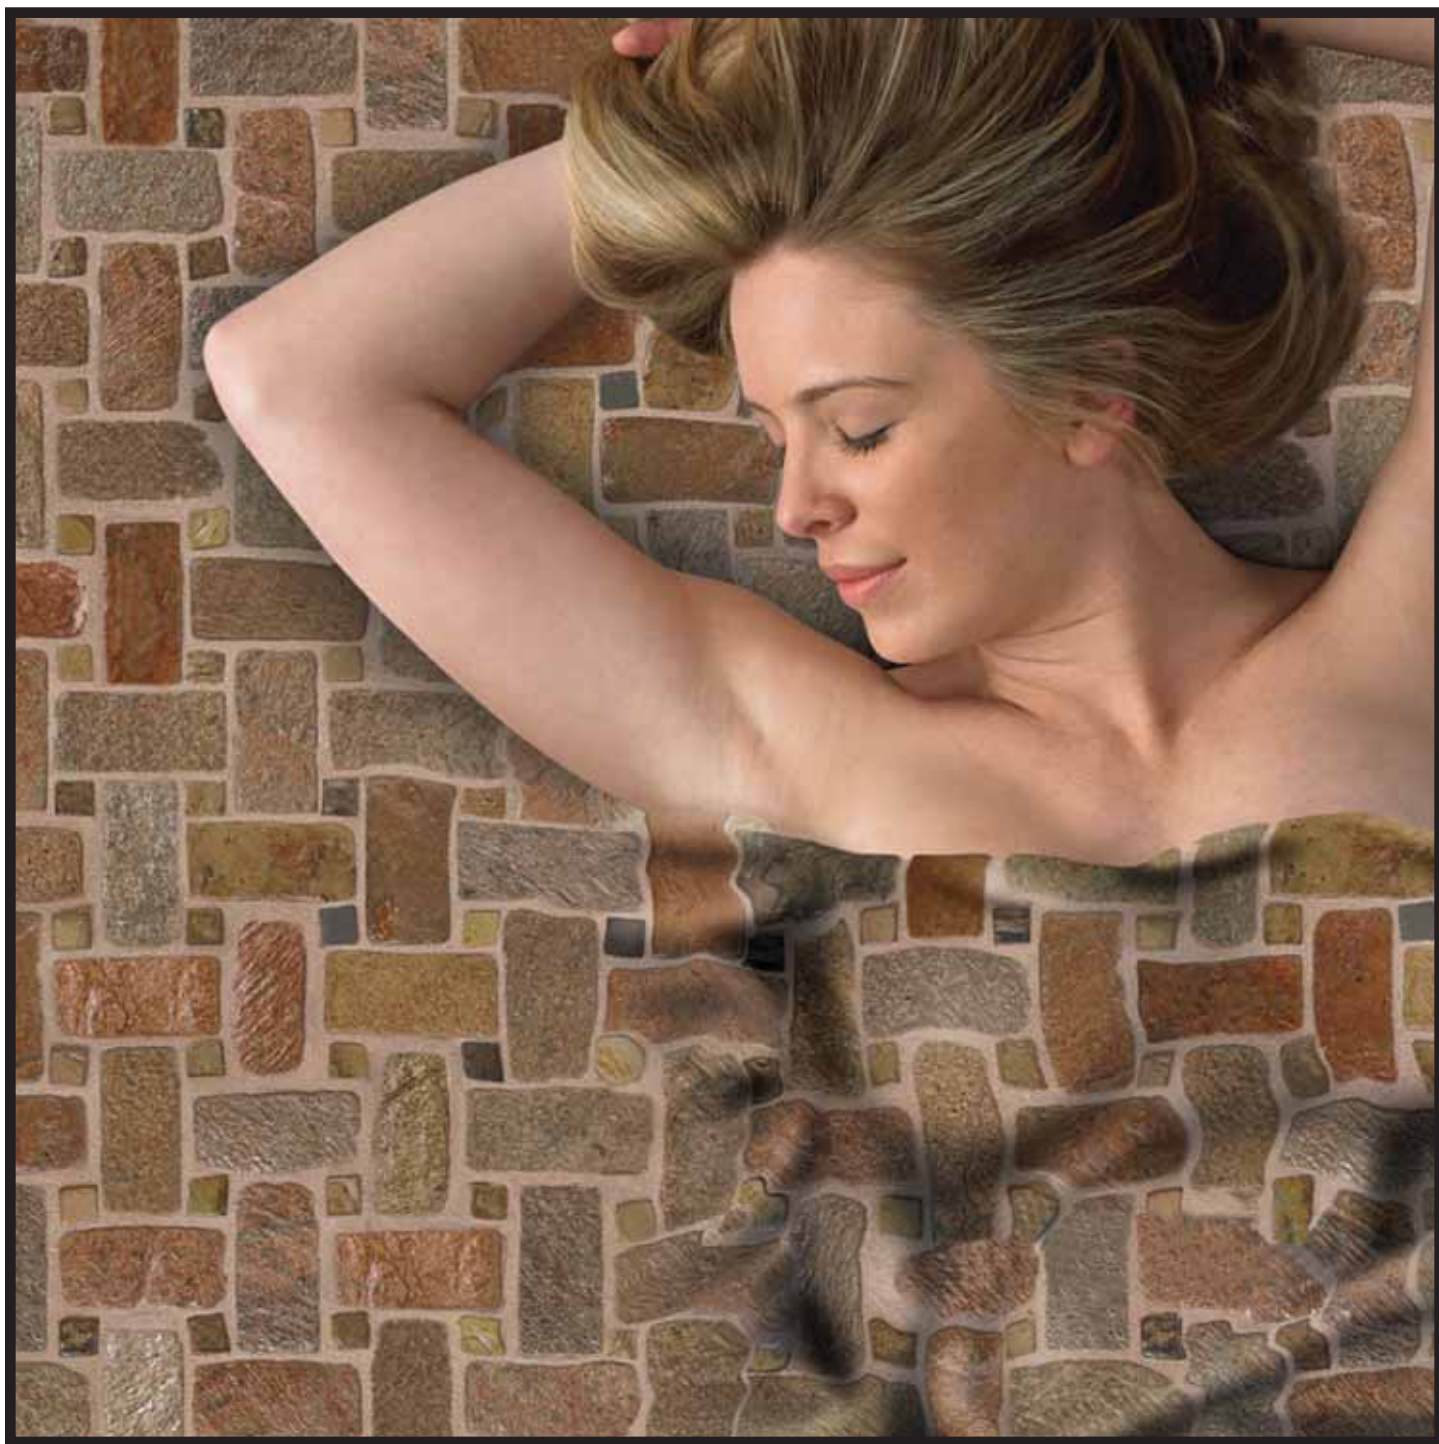

| Tumbled slate |

**COBSA-USA**

NEW YORK | MIAMI

Tumbled slate

CobSA-USA Tumbled Slate blends the distinctive rich textures of weathered stone with a striking mixture of colors, bringing an organic beauty and timeless elegance to both traditional and contemporary designs.