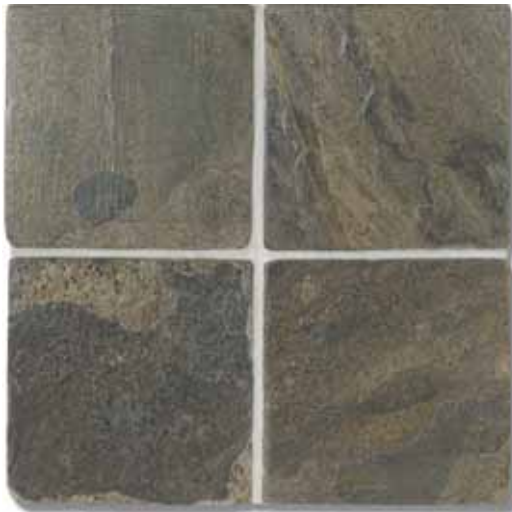

SLACOPPLIS39B

4 X 8 3/4  
listel 39B

SLACOPPLIS37B

4 X 1 1 3/4  
listel 37B

copper 37B listel and pencil with tumbled travertine walls

SLAJADE12

| 12 X 12 |

SLAJADE66