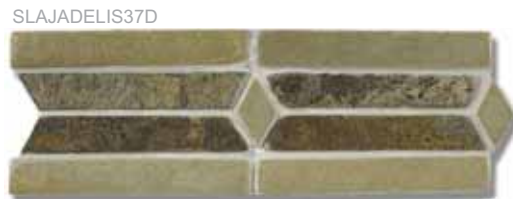

4 X 11 3/4
listel 37D