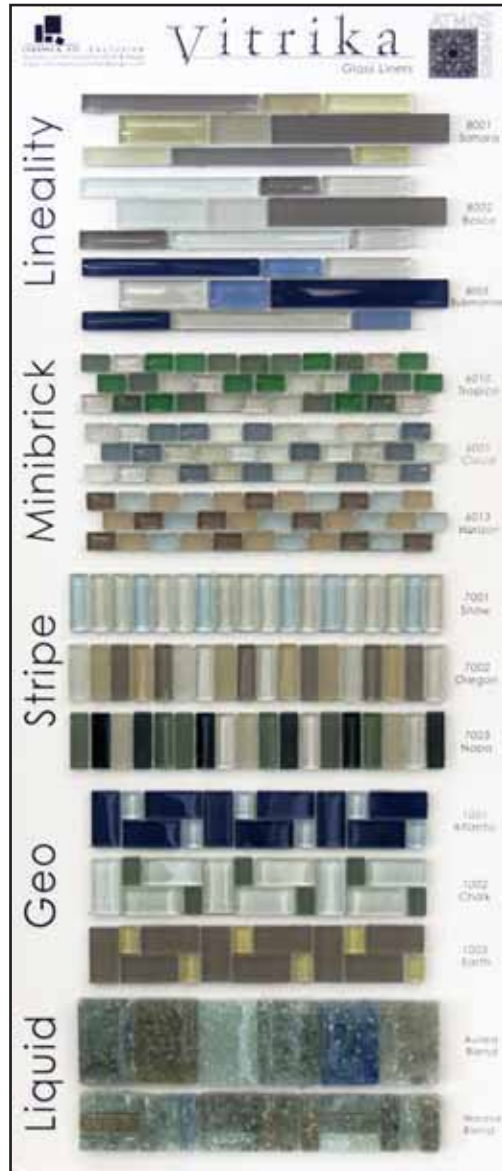

NEW YORK | MIAMI

FOR INFORMATION AND SAMPLES
T | 1-877-TO-COBSA W | www.COBsAUSA.COM