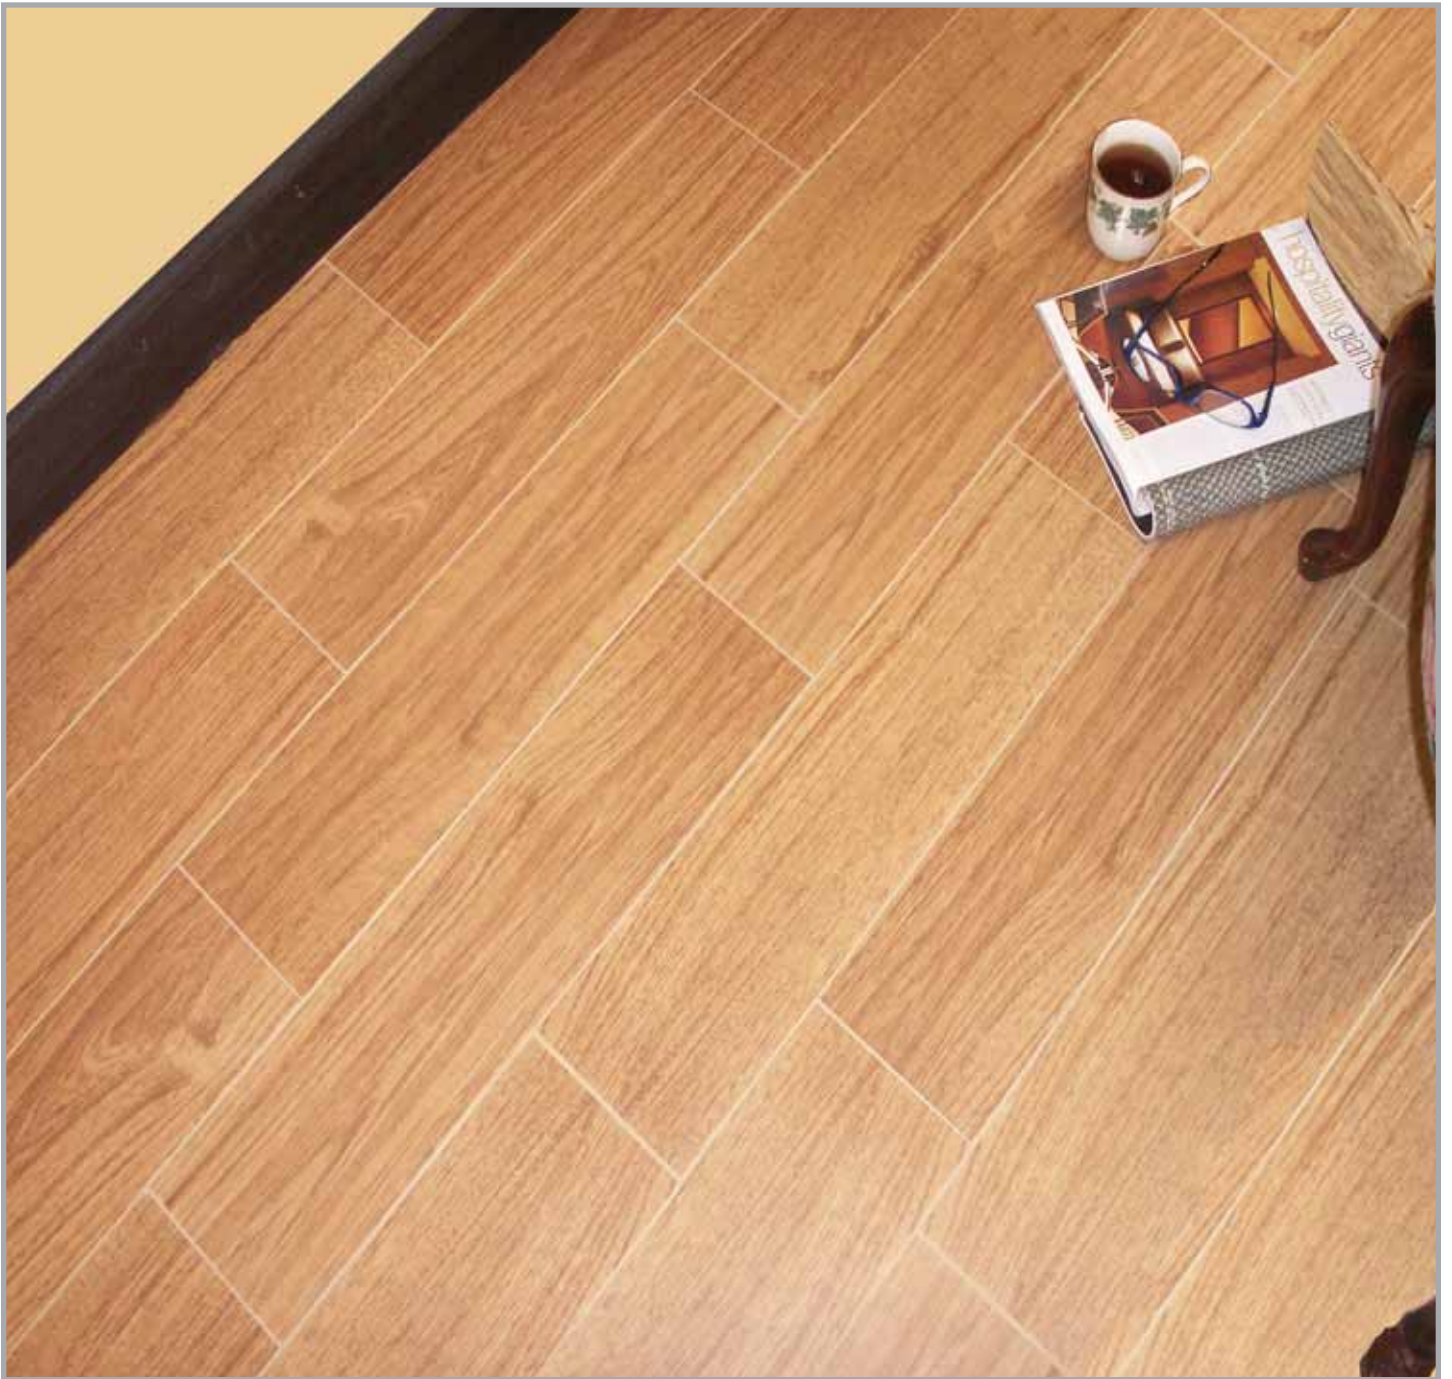

# Madera

6"x24" rectified porcelain

**COBSA-USA**

NEW YORK | MIAMI

COPWOMA624

| mahogany |

COPWOOA624

| oak |

The look and feel of natural wood with the durability and practicality of porcelain tiles. No sealing or waxing; just sweep and damp mop. Ideal for high traffic areas like kitchens and foyers or water-front homes where sand makes wood floors impractical. The Madera Series rectified wood-like porcelain tiles durable enough for both residential and commercial applications. Mahogany and Oak colors are suitable for walls and floors.