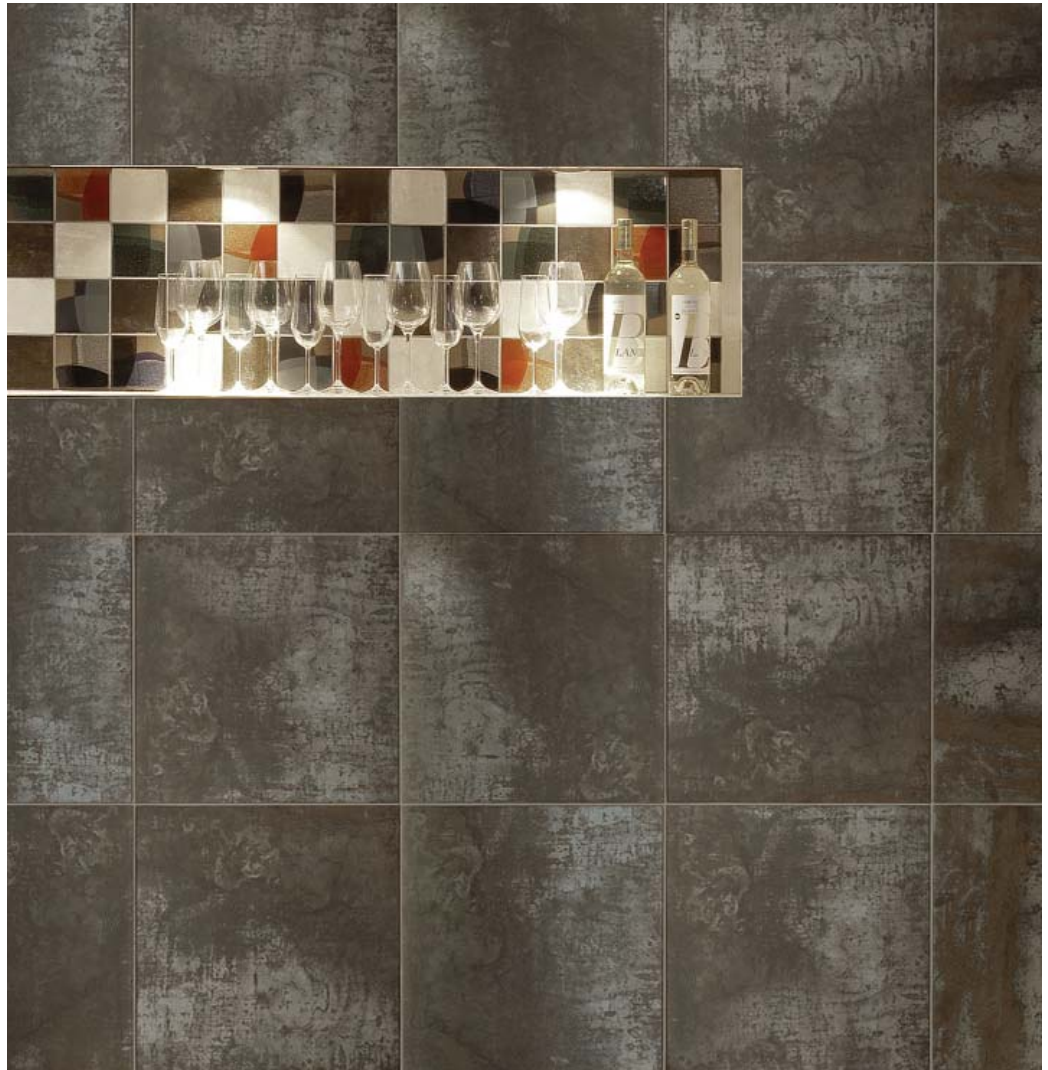

antares light

glazed porcelain

COBSA-USA

NEW YORK | NEW JERSEY | MIAMI

beige

IMOARBE12

| 12 x 12 |

grey