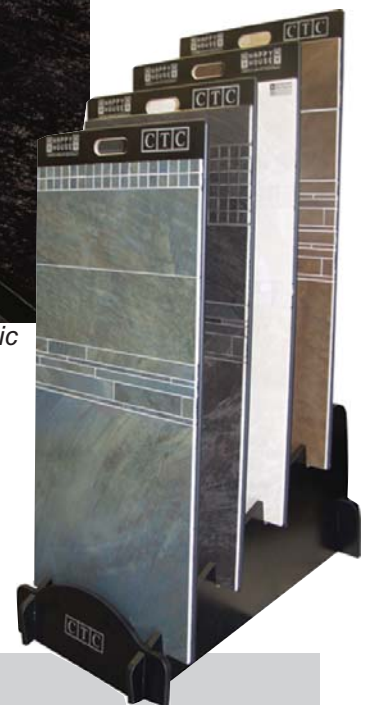

HAP FIAL MOSLIN | lineality |

HAP FIAL 720 | 7 x 20 |

HAP FIAL 20 | 20 x 20 |

HAP FIAL MOS11 | 1 x 1 |

Nero shown with special order mosaic

COBSA-USA

NEW YORK | NEW JERSEY | MIAMI

FOR INFORMATION AND SAMPLES
T | 1-877-TO-COBSA W | www.COBsAUSA.COM

Due to printing and variations, colors shown could vary from actual sample.