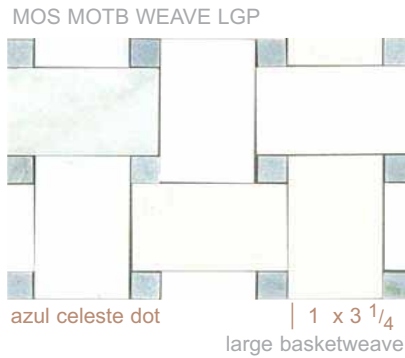

| 2 x 12 |  
capitello

MOS MOTH BASEP

| 6 X 12 |  
base

*4X12 Thasos  
wall with  
lineality  
pattern mosaic  
and base.*