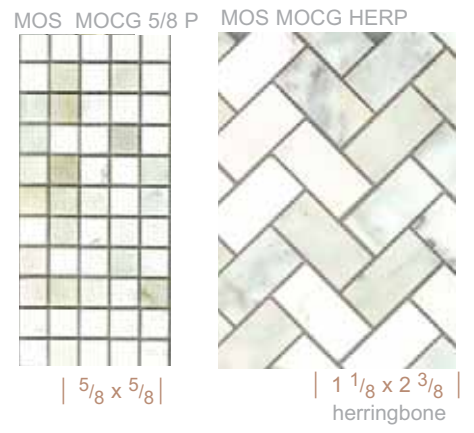

| 12 x 12 |\*

MOS MOCG PENP

| 3/4 x 12 |  
pencil

MOS MOCG CAPP

| 2 x 12 |  
capitello

MOS MOCG BASEP

| 6x12 |  
base

MAR CADO 1224

\* Also available in 18x18

| 12 x 24 |

*3x6 Calacatta  
Gold shown  
with 12" pencil.*

\*Lineality magnified to show item details.

| mixed |  
lineality\*

MOS MOCR 36P

| 3 x 6 |

MOS MOCR 412P