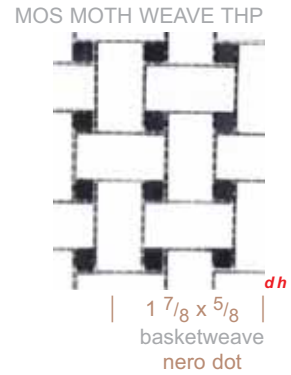

| 2 x 12 |  
capitello

MOS MOTH BASEP

| 6 X 12 |  
base

*4X12 Thasos  
wall with  
lineality  
pattern mosaic  
and base.*