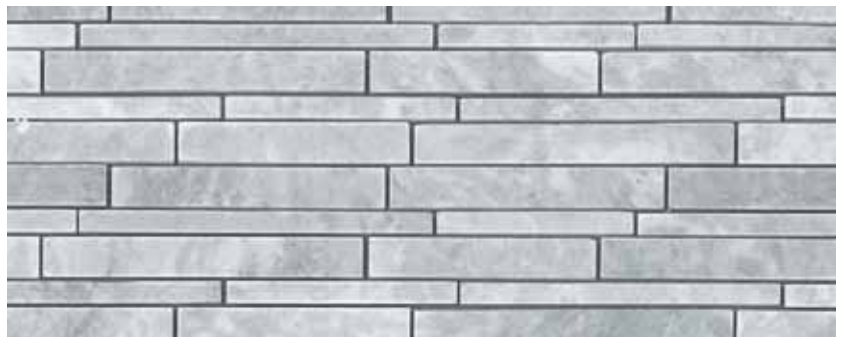

MOS MOBA LINH

| mixed |
lineality*

*Lineality magnified to show item details.