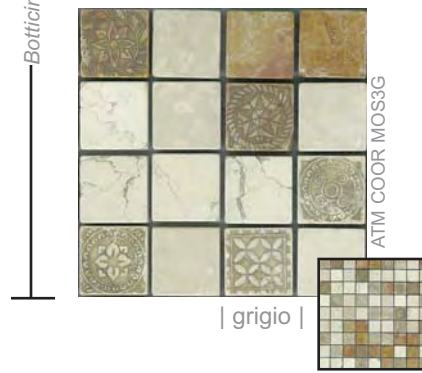

| 1x1 in 5 piece sets |

Tumbled Jerusalem Gold decorated with 1x1 mixed metal decos

| aqua |

ATM COOR 11 AQUA

| aluminum |

ATM COOR 11 ALUM

| copper |

ATM COOR 11 COPP

| bronze |

ATM COOR 11 BRON

| mosaics |

5/8" Travertine mosaic featured here as a liner to enhance the tumbled room

5/8x5/8

1x1

Botticino/Grigio Reale/Biancone

Travertine Light/Travertine Noce