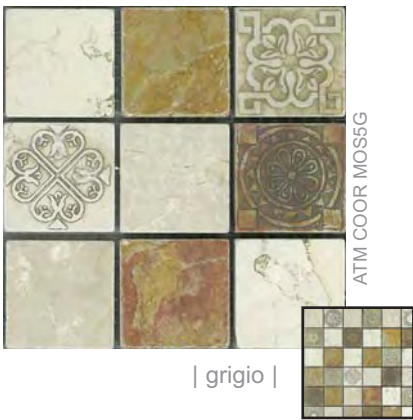

Travertine Light

Travertine Light

3x12 listellos, 3026 and 2031, border 2" Bubbles

2x2 Travertine Mosaics

2x2

bubbles

2" Diameter Travertine Bubbles

| 4 piece set |