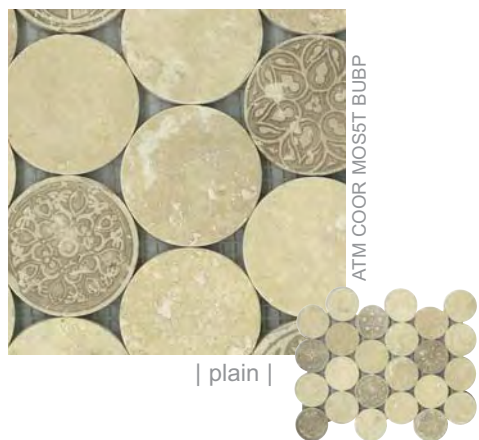

| 1x1 in 5 piece sets |

Tumbled Jerusalem Gold decorated with 1x1 mixed metal decos

| aqua |

ATM COOR 11 AQUA

| aluminum |

ATM COOR 11 ALUM

| copper |

ATM COOR 11 COPP

Travertine Light

Travertine Light

3x12 listellos, 3026 and 2031, border 2" Bubbles

2x2 Travertine Mosaics

2x2

bubbles

2" Diameter Travertine Bubbles

| 4 piece set |