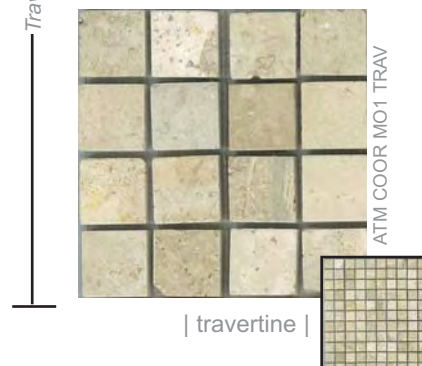

| bronze |

ATM COOR 11 BRON

| mosaics |

5/8" Travertine mosaic featured here as a liner to enhance the tumbled room

5/8x5/8

1x1

Botticino/Grigio Reale/Biancone

Travertine Light/Travertine Noce