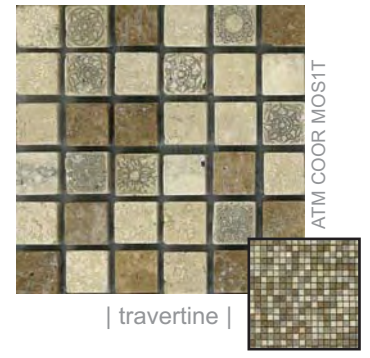

| 2x2 in 5 piece sets |

| aluminum |

| copper |

ATM COOR 22 ALUM

| bronze |

ATM COOR 22 COPP

ATM COOR 22 BRON

| metal & marble accents |

| 1x1 in 5 piece sets |

Tumbled Jerusalem Gold decorated with 1x1 mixed metal decos

| aqua |

ATM COOR 11 AQUA

| aluminum |

ATM COOR 11 ALUM

| copper |

ATM COOR 11 COPP

| bronze |

ATM COOR 11 BRON

| mosaics |

5/8" Travertine mosaic featured here as a liner to enhance the tumbled room

5/8x5/8

1x1

Botticino/Grigio Reale/Biancone

Travertine Light/Travertine Noce

Travertine Light

Travertine Light

3x12 listellos, 3026 and 2031, border 2" Bubbles

2x2 Travertine Mosaics

2x2

bubbles

2" Diameter Travertine Bubbles

| 4 piece set |