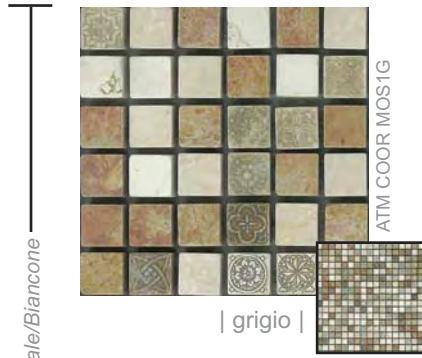

| 1x1 in 5 piece sets |

Tumbled Jerusalem Gold decorated with 1x1 mixed metal decos

| aqua |

ATM COOR 11 AQUA

| aluminum |

ATM COOR 11 ALUM

| copper |

ATM COOR 11 COPP

| bronze |

ATM COOR 11 BRON

| mosaics |

5/8" Travertine mosaic featured here as a liner to enhance the tumbled room

5/8x5/8

1x1

Botticino/Grigio Reale/Biancone

Travertine Light/Travertine Noce