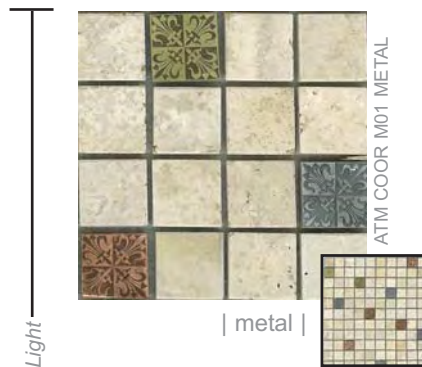

| 1x1 in 5 piece sets |

Tumbled Jerusalem Gold decorated with 1x1 mixed metal decos

| aqua |

ATM COOR 11 AQUA

| aluminum |

ATM COOR 11 ALUM

| copper |

ATM COOR 11 COPP

| bronze |

ATM COOR 11 BRON

| mosaics |

5/8" Travertine mosaic featured here as a liner to enhance the tumbled room

5/8x5/8

1x1

Botticino/Grigio Reale/Biancone

Travertine Light/Travertine Noce