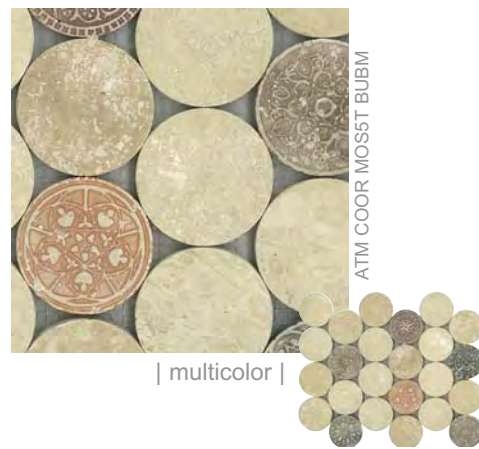

Travertine Light

Travertine Light

3x12 listellos, 3026 and 2031, border 2" Bubbles

2x2 Travertine Mosaics

2x2

bubbles

2" Diameter Travertine Bubbles

| 4 piece set |