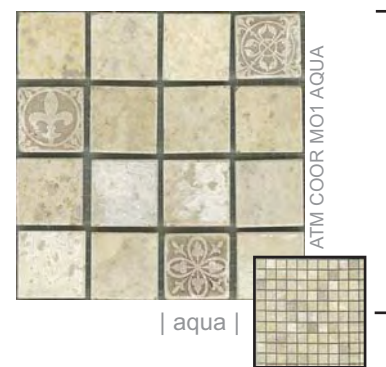

| 1x1 in 5 piece sets |

Tumbled Jerusalem Gold decorated with 1x1 mixed metal decos

| aqua |

ATM COOR 11 AQUA

| aluminum |

ATM COOR 11 ALUM

| copper |

ATM COOR 11 COPP

| bronze |

ATM COOR 11 BRON

| mosaics |

5/8" Travertine mosaic featured here as a liner to enhance the tumbled room

5/8x5/8

1x1

Botticino/Grigio Reale/Biancone

Travertine Light/Travertine Noce