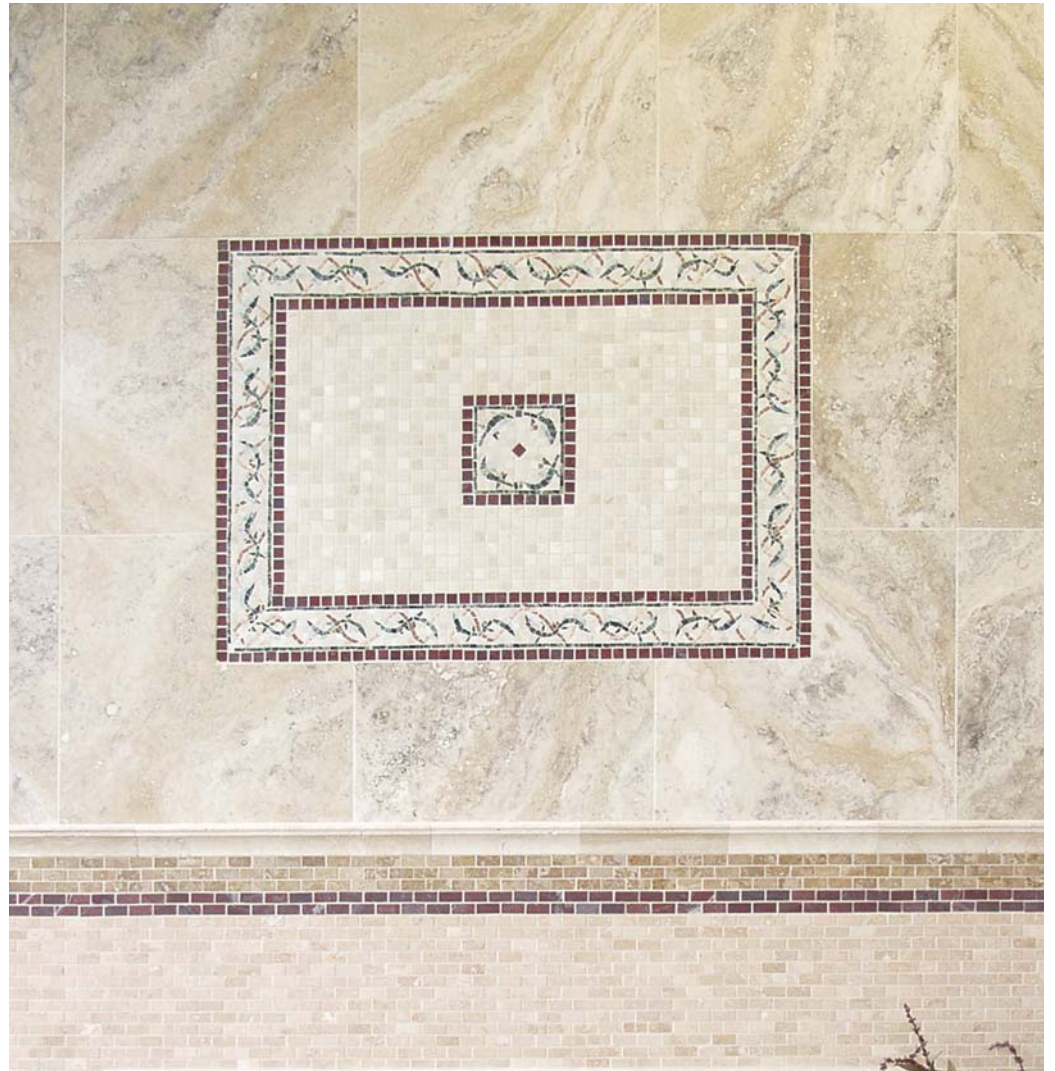

travertine

honed natural stone

COBSA-USA

NEW YORK | NEW JERSEY | MIAMI

| 16 x 16 |

MARTRCL16H

| travertine classic |

MARTRNO16H
MARTRNO12H

| travertine noce |

MARTRS116H

| travertine silver |

| 8 x 16 |

MARTRVA16H

| travertine vanilla |

MARTRVA86H

| travertine vanilla |