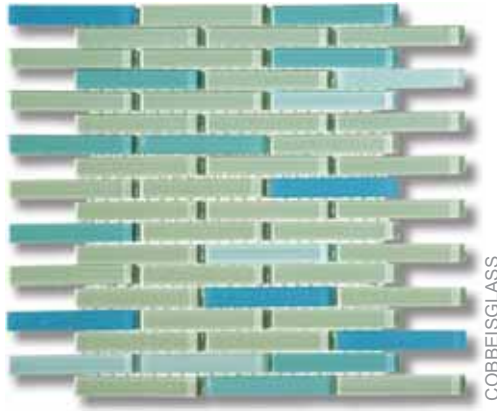

tropical (matte finish)

COBBETRGLASS

5/8 X 4  
12" glass sheet

sea (shiny & matte finish)

COBBESEGLASS

5/8 X 4  
12" glass sheet

island (shiny & matte finish)

COBBEISGLASS

5/8 X 4  
12" glass sheet

bay (shiny & matte finish)

COBBEBAGLASS

5/8 X 4  
12" glass sheet

vermut

COBBEVACOR53

3 X 8  
cornice dental

COBBEVECOR53