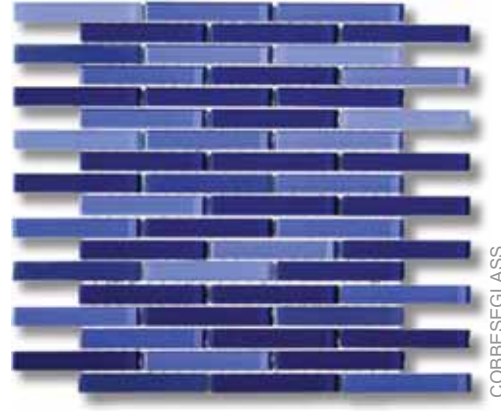

1/2 X 8  
curvo

COBCUVAPEN  
REF.1520CU70

REF.515TIBLA  
REF.A27BLA55

COBBEWHBN26  
COBBEWHBNX

2 X 6  
bullnose

REF.515TICRE  
REF.A27CRE55

COBBECCRBN26  
COBBECCRBNX

2 X 6  
bullnose

tropical (matte finish)

COBBETRGLASS

5/8 X 4  
12" glass sheet

sea (shiny & matte finish)

COBBESEGLASS

5/8 X 4  
12" glass sheet

island (shiny & matte finish)

COBBEISGLASS