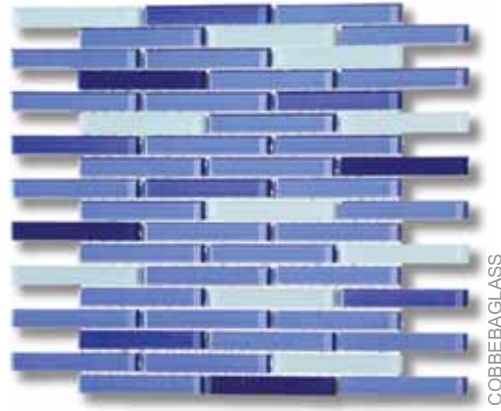

tropical (matte finish)

COBBETRGLASS

5/8 X 4  
12" glass sheet

sea (shiny & matte finish)

COBBESEGLASS

5/8 X 4  
12" glass sheet

island (shiny & matte finish)

COBBEISGLASS

5/8 X 4  
12" glass sheet

bay (shiny & matte finish)

COBBEBAGLASS

5/8 X 4  
12" glass sheet

vermut

COBBEVACOR53

3 X 8  
cornice dental

COBBEVECOR53