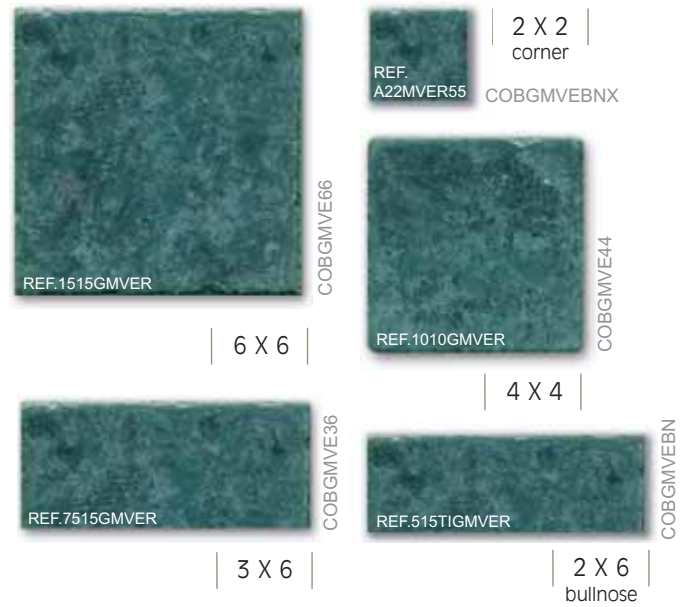

granada marmi

wall and floor tile

COBSA-USA

NEW YORK | MIAMI

See Fiesta sell sheet for listels and decos.

amarillo

6 X 6

2 X 2
corner
COBGMYEBNX

4 X 4

3 X 6

2 X 6
bullnose

azul

6 X 6

2 X 2
corner
COBGMBLBNX

4 X 4

3 X 6

2 X 6
bullnose

white

6 X 6

2 X 2
corner
COBGMWHBNX

4 X 4

3 X 6

2 X 6
bullnose

cream

rosa

terracotta

verde

beige

4 X 4 close up

See Natura sell sheet for aquario decos and listels.

COBNAWH140HP

REF.1515NA140D1B