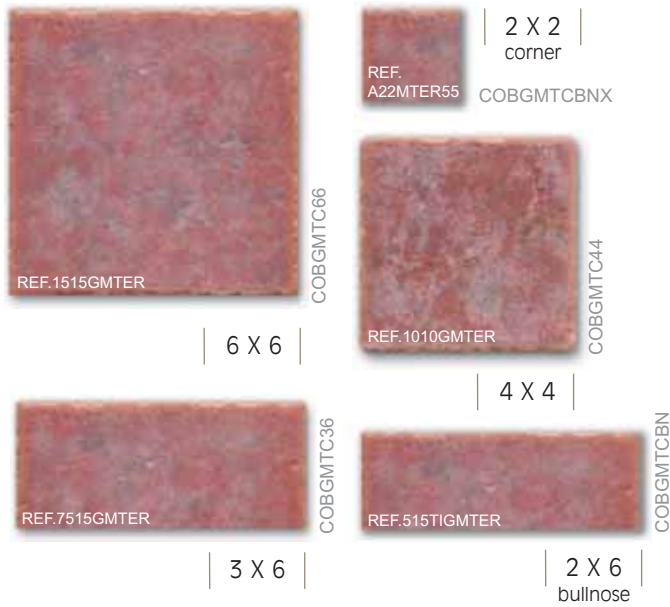

4 X 4

3 X 6

2 X 6
bullnose

azul

6 X 6

2 X 2
corner
COBGMBLBNX

4 X 4

3 X 6

2 X 6
bullnose

white

6 X 6

2 X 2
corner
COBGMWHBNX

4 X 4

3 X 6

2 X 6
bullnose

cream

rosa

terracotta

verde

beige

4 X 4 close up

See Natura sell sheet for aquario decos and listels.

COBNAWH140HP

REF.1515NA140D1B